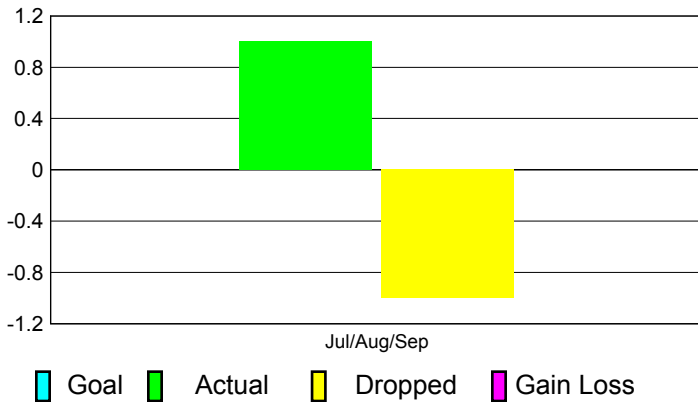

2012-2013 GMT Reports for District (or Undistricted) **District 4 L3**

GMT: **DANA M BIGGS**

Location: **CALIFORNIA**

GMT CA: **1**

CLUBS

**Club Results
2012-2013**

**Clubs
2011-2012**

Month	New Club Goal	Actual New Clubs	Actual Dropped Clubs	Gain/Loss of Clubs	Gain/Loss of Clubs
Jul/Aug/Sep	0	1	-1	0	0
Totals	0	1	-1	0	0

Club Results 2012-2013

Goal, New, Dropped, Gain/Loss

Comparison of Club Gain/Loss

Current Year Compared to the Previous Year

YTD Status Quo Clubs 2012-2013

Status Quo Clubs Compared to Status Quo Members

MEMBERSHIP