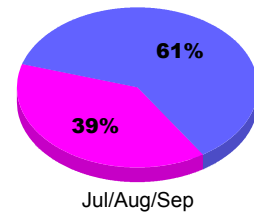

**Membership Results
2012-2013**

**Membership
2011-2012**

Month	Net Memb Goal	Actual New Memb	Actual Dropped Memb	Gain/Loss of Memb	Gain/Loss of Memb
Jul/Aug/Sep	0	88	-116	-28	45
Totals	0	88	-116	-28	45

Membership Results 2012-2013

Goal, New, Dropped, Gain/Loss

Comparison of Membership Gain/Loss

Current Year Compared to the Previous Year

Gender Comparison 2012-2013

Jul/Aug/Sep

Male Female